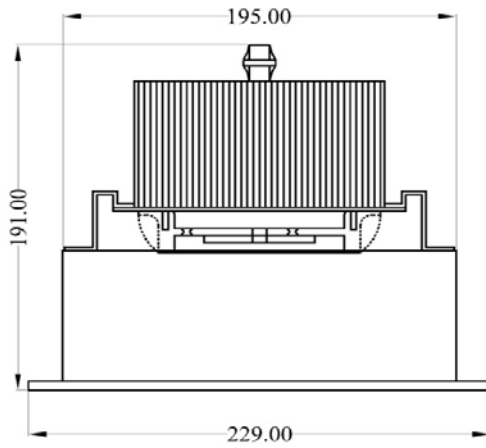

UFO Recessed Light

Technical Drawing

©2012 U-Tron (Beijing) Electronics Co., LTD

All rights reserved

Specifications are subject to change without notice

15-Feb-12

data subject to change

www.u-tron.com